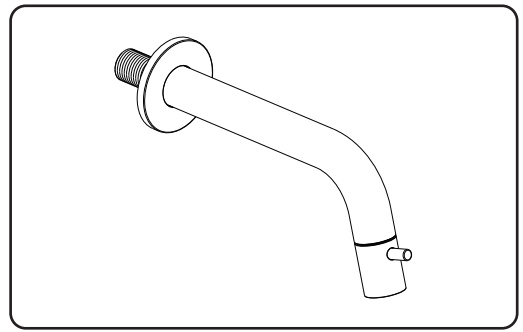

TORTU

MONTAGEHANDLEIDING // INSTALLATION INSTRUCTIONS

TTUV390013

Tuvalu fonteinkraan, wandbevestigd
Tuvalu mini washbasin tap, wall mounted

INSTALLATIE // INSTALLATION

TECHNISCHE TEKENING // DRAWING

SCHOONMAAKADVIES // CLEANING

The Tortu faucets from the Tuvalu series are available in Chrome and brushed PVD-finishes.

Do not use aggressive products with cleaning. We advise to clean with green soap and dry with a soft, clean cloth. Do not use an abrasive sponge or microfiber cloth. Please check our full cleaning instructions on the website Tortuworld.com.