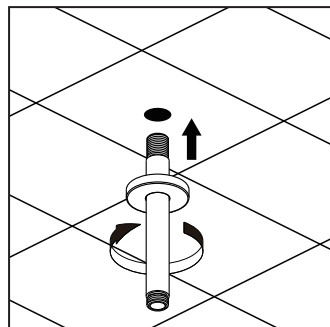

INSTALLATIE // INSTALLATION