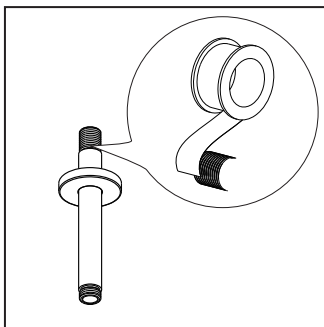

INSTALLATIE // INSTALLATION