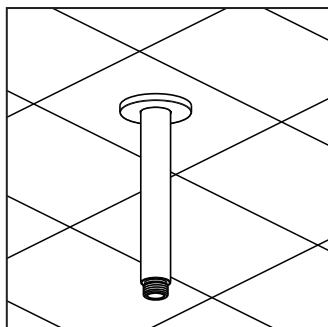

INSTALLATIE // INSTALLATION