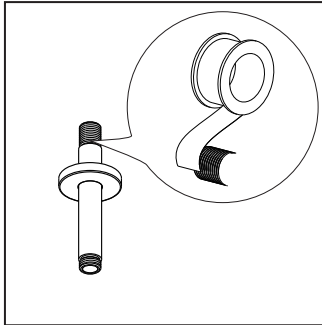

INSTALLATIE // INSTALLATION