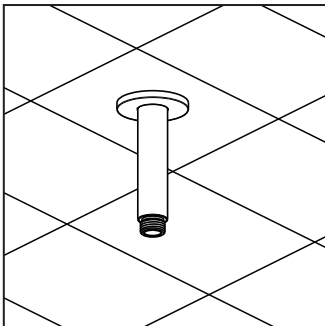

INSTALLATIE // INSTALLATION