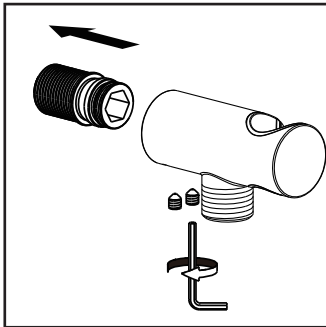

INSTALLATIE // INSTALLATION

GEREEDSCHAP // TOOLS

Gebruik de juiste gereedschap voor de juiste installatie. Wees voorzichtig dat u het gereedschap goed toepast om zodoende schade/kraassen aan de kranen te voorkomen.

Use the proper tools for correct installation. Be careful that you use the tools in the correct manner to avoid damages/scratches on the faucets.