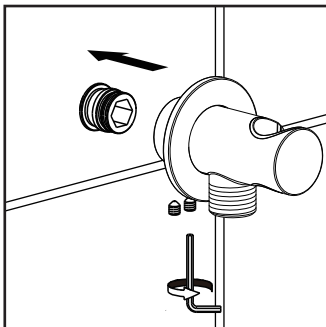

INSTALLATIE // INSTALLATION

GEREEDSCHAP // TOOLS

Gebruik de juiste gereedschap voor de juiste installatie. Wees voorzichtig dat u het gereedschap goed toepast om zodoende schade/kraassen aan de kranen te voorkomen.

Use the proper tools for correct installation. Be careful that you use the tools in the correct manner to avoid damages/scratches on the faucets.