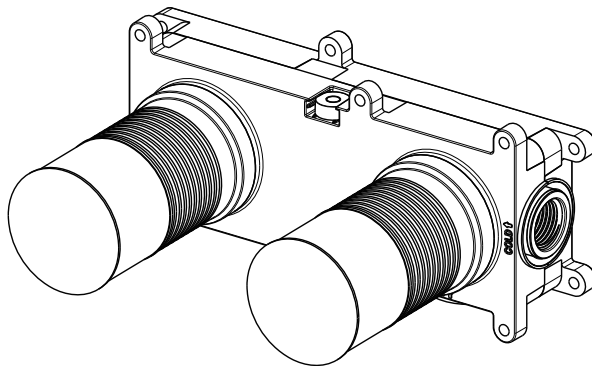

MONTAGEHANDLEIDING // INSTALLATION INSTRUCTIONS TTUV15035IN

Tuvalu 2 gats wastafelmengkraan wandmontage, inbouwdeel
Tuvalu 2-hole wall mounted washbasin mixer, internal part

WWW.TORTUWORLD.COM

ONDERDELEN // COMPONENTS

13	Screws	6
12	Plug	1
11	Screws	2
10	Quick Install Connector	1
9	Valve	1
8	Box-base	1
7	Waterproof gasket	2
6	Cartridge	1
5	Retaining Nut	1
4	level	2
3	Box-upper	1
2	Mudguards	2
1	Mudguards Cover	2
List	Name	QTY