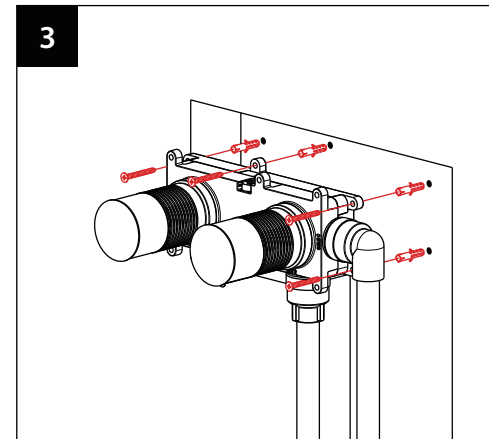

INSTALLATIE // INSTALLATION