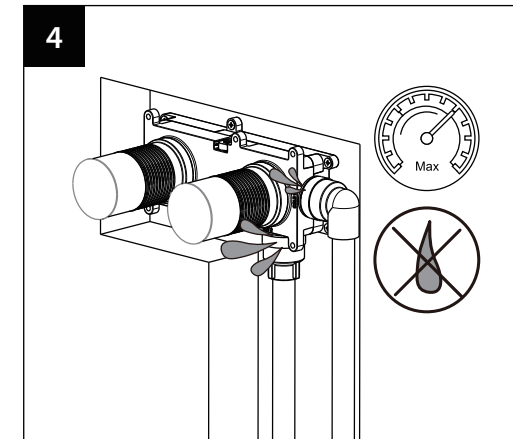

INSTALLATIE // INSTALLATION