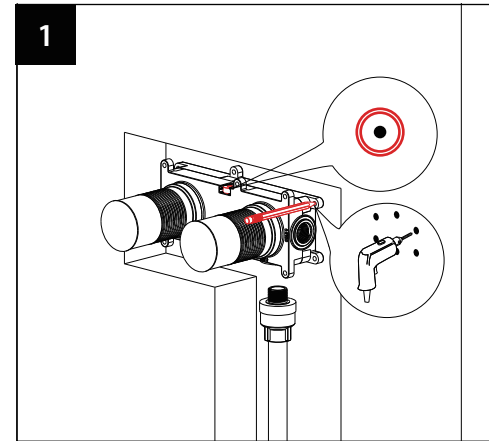

INSTALLATIE // INSTALLATION