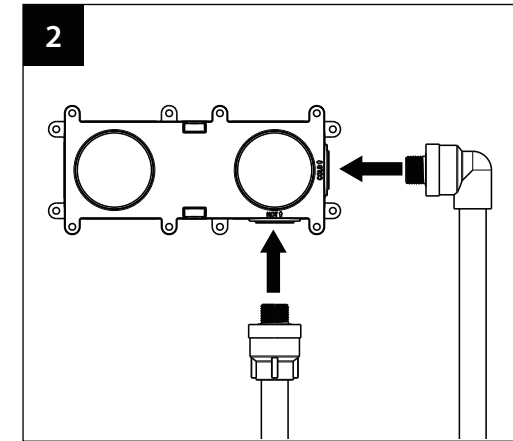

INSTALLATIE // INSTALLATION