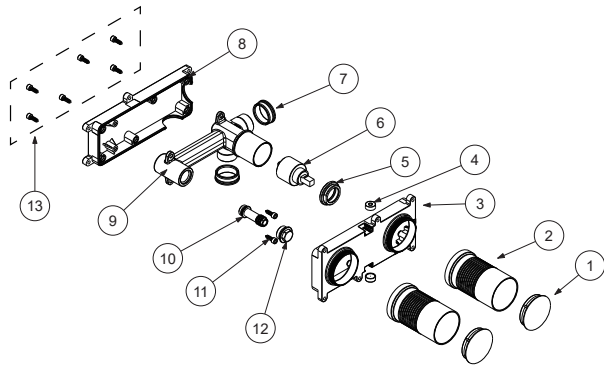

MONTAGEHANDLEIDING // INSTALLATION INSTRUCTIONS TTUV15035IN

Tuvalu 2 gats wastafelmengkraan wandmontage, inbouwdeel
Tuvalu 2-hole wall mounted washbasin mixer, internal part

WWW.TORTUWORLD.COM

ONDERDELEN // COMPONENTS

13	Screws	6
12	Plug	1
11	Screws	2
10	Quick Install Connector	1
9	Valve	1
8	Box-base	1
7	Waterproof gasket	2
6	Cartridge	1
5	Retaining Nut	1
4	level	2
3	Box-upper	1
2	Mudguards	2
1	Mudguards Cover	2
List	Name	QTY