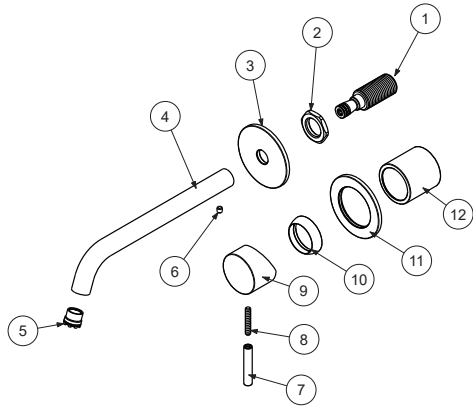

MONTAGEHANDLEIDING // INSTALLATION INSTRUCTIONS TTUV15035EX

Tuvalu 2 gats wastafelmengkraan wandmontage, afbouwdeel
Tuvalu 2-hole wall mounted washbasin mixer, external part

WWW.TORTUWORLD.COM

ONDERDELEN // COMPONENTS

12	Decorative tube	1
11	Trim Plate	1
10	Cover	1
9	Handle	1
8	Set Screw	1
7	Handle	1
6	Set Screw	1
5	Aerator	1
4	Spout	1
3	Trim Plate	1
2	Locknut	1
1	Quick Connector	1
List	Name	QTY

GEREEDSCHAP // TOOLS

Gebruik de juiste gereedschap voor de juiste installatie. Wees voorzichtig dat u het gereedschap goed toepast om zodoende schade/krassen aan de kranen te voorkomen.

Use the proper tools for correct installation. Be careful that you use the tools in the correct manner to avoid damages/scratches on the faucets.

The Tortu faucets from the Tuvalu series are available in Chrome and brushed PVD-finishes. Do not use aggressive products with cleaning. We advise to clean with green soap and dry with a soft, clean cloth. Do not use an abrasive sponge or microfiber cloth. Please check our full cleaning instructions on the website Tortuworld.com.