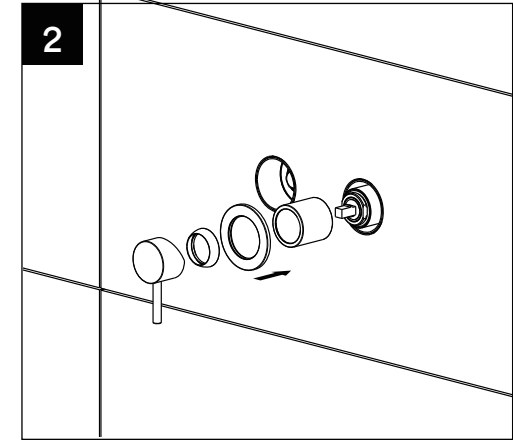

INSTALLATIE // INSTALLATION