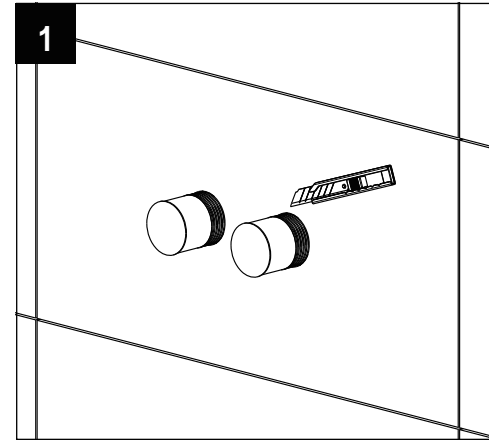

INSTALLATIE // INSTALLATION