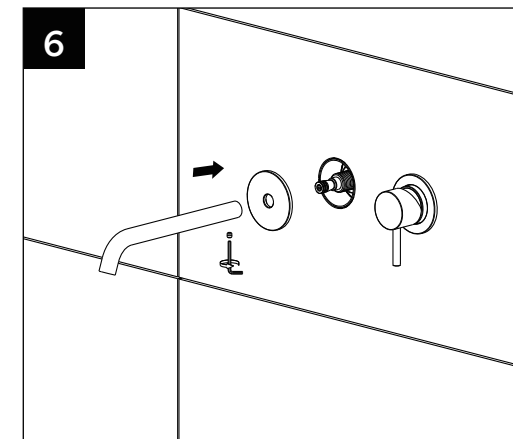

INSTALLATIE // INSTALLATION