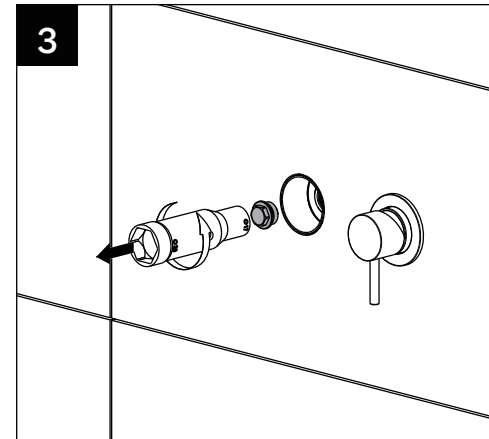

INSTALLATIE // INSTALLATION