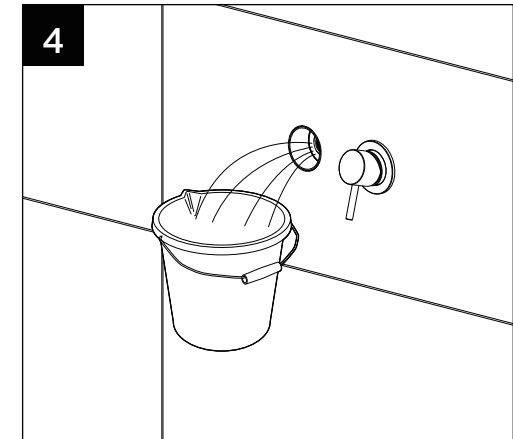

INSTALLATIE // INSTALLATION