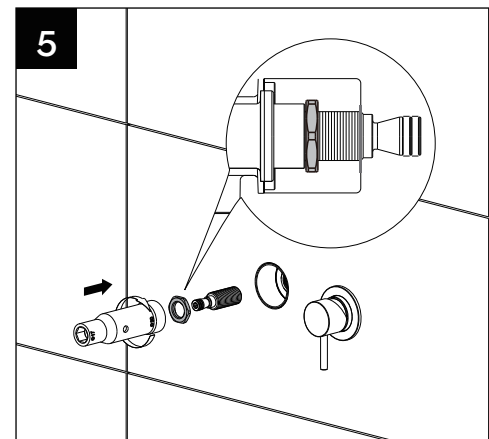

INSTALLATIE // INSTALLATION