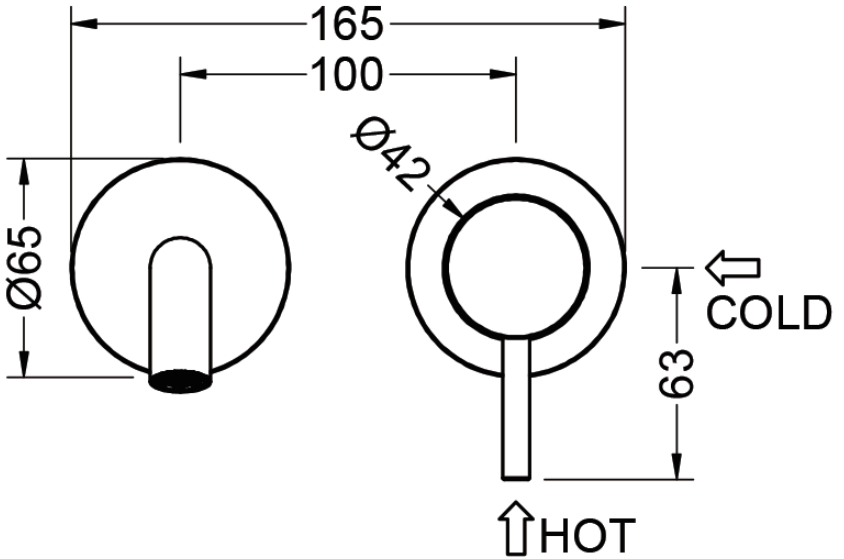

SCHOONMAAKADVIES // CLEANING

De Tortu kranen uit de Tuvalu serie zijn te verkrijgen in Chroom en geborsteld PVD-afwerkingen. Gebruik bij schoonmaak geen agressieve producten. Wij adviseren schoon te maken met groene zeep en af te nemen met een zachte schone doek. Gebruik geen schuurpons of microvezeldoek. Bekijk het uitgebreide schoonmaakadvies op de site van Tortuworld.com.

The Tortu faucets from the Tuvalu series are available in Chrome and brushed PVD-finishes. Do not use aggressive products with cleaning. We advise to clean with green soap and dry with a soft, clean cloth. Do not use an abrasive sponge or microfiber cloth. Please check our full cleaning instructions on the website Tortuworld.com.