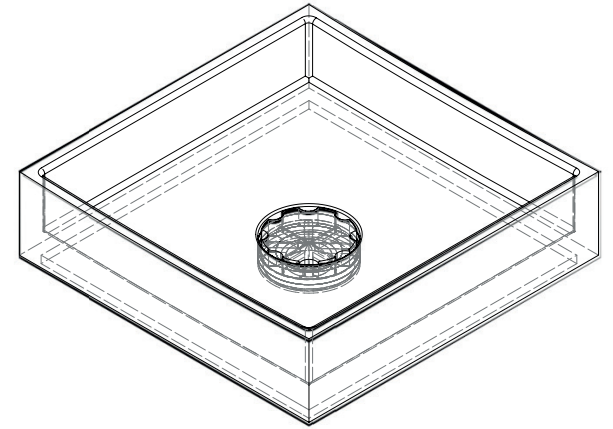

Intersection

Front

Side

TORTU

ROCKY

square
TMAR4040

L 400 mm W 400 mm H 110 mm
material: marble
weight: 20 kg