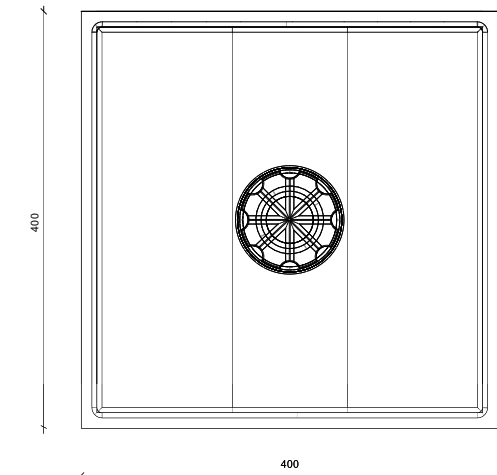

Intersection

Front

Side

TORTU

ROCKY

square
TMAR4040

L 400 mm W 400 mm H 110 mm
material: marble
weight: 20 kg