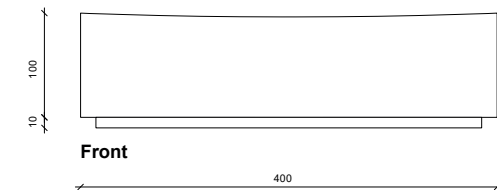

Intersection

Front

Side

TORTU

ROCKY

square
TMAR4040

L 400 mm W 400 mm H 110 mm
material: marble
weight: 20 kg