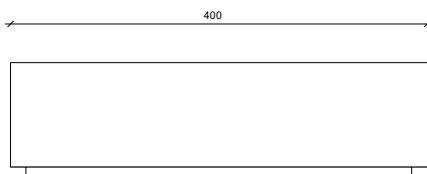

Intersection

Front

Side

TORTU

ROCKY

square
TMAR4040

L 400 mm W 400 mm H 110 mm
material: marble
weight: 20 kg