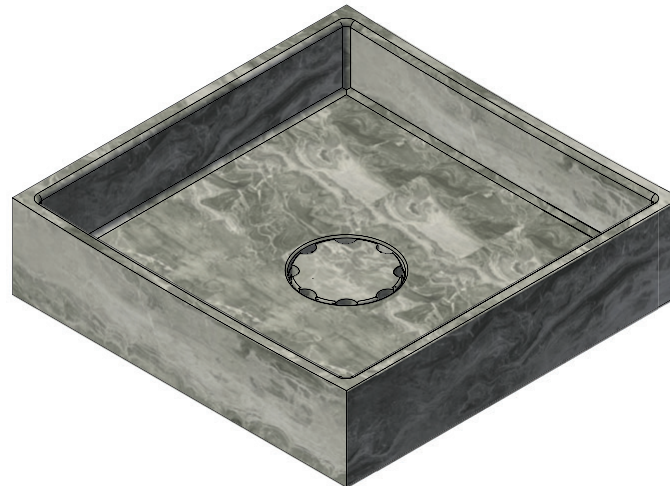

Intersection

Front

Side

TORTU

ROCKY

square
TMAR4040

L 400 mm W 400 mm H 110 mm
material: marble
weight: 20 kg