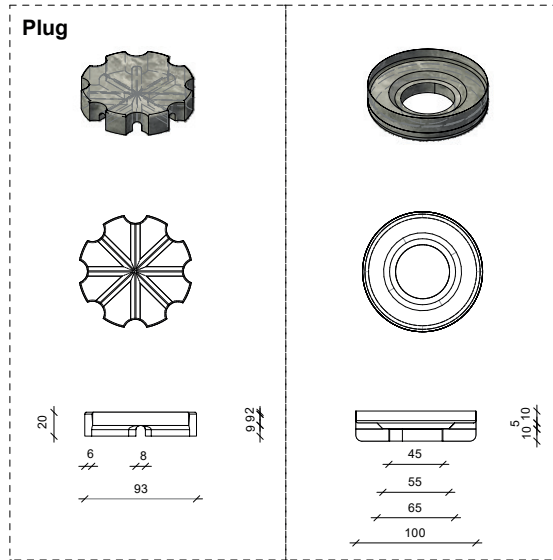

Intersection

Front

Side

TORTU

ROCKY

square
TMAR4040

L 400 mm W 400 mm H 110 mm
material: marble
weight: 20 kg