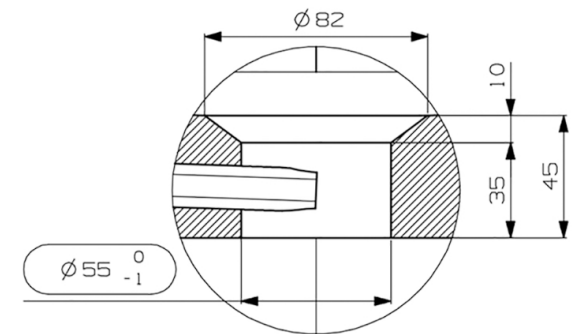

Recess in the floor for the purpose of a bathtub siphon  
40x30 cm, depth 12 cm

**TORTU**

**NAURU**

bath

C01103AF47

L 1775 mm W 800 mm H 565 mm

material: Cristalplant

weight: 101 kg