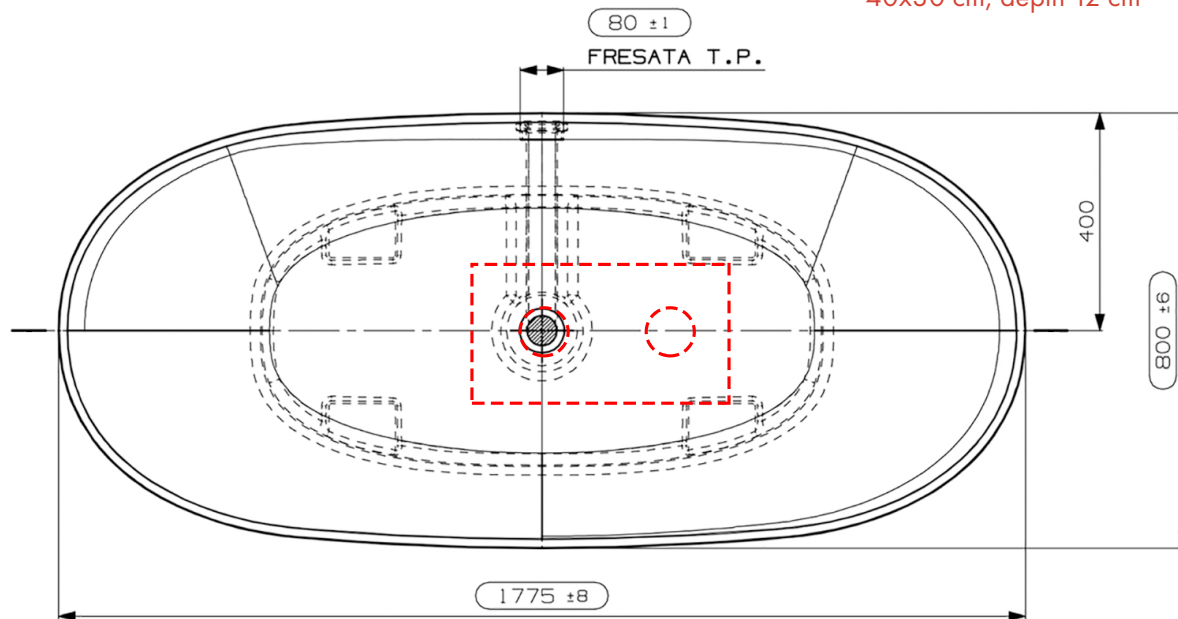

Recess in the floor for the purpose of a bathtub siphon  
40x30 cm, depth 12 cm

**TORTU**

**NAURU**

bath

C01103AF47

L 1775 mm W 800 mm H 565 mm

material: Cristalplant

weight: 101 kg