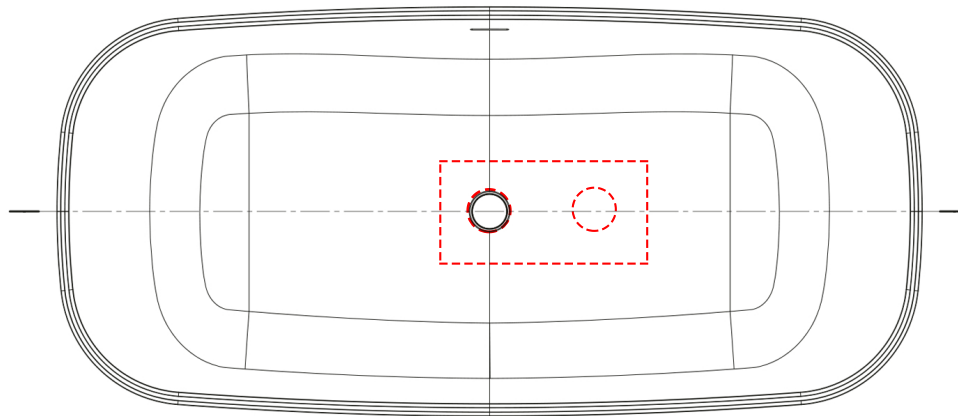

Recess in the floor for the purpose of a bathtub siphon
40x30 cm, depth 12 cm

TORTU

METROPOL

bath

C01026AB16

L 1800 mm W 850 mm H 570 mm
 material: Cristalplant
 weight: 100 kg

DESIGNED BY **THIJS SMEETS DESIGN**