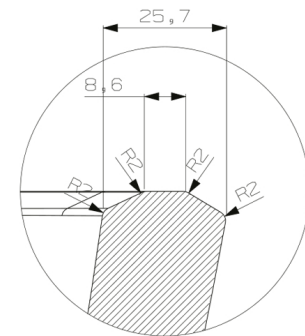

Recess in the floor for the purpose of a bathtub siphon
40x30 cm, depth 12 cm

TORTU

METROPOL

bath

C01026AB16

L 1800 mm W 850 mm H 570 mm
 material: Cristalplant
 weight: 100 kg

DESIGNED BY **THIJS SMEETS DESIGN**