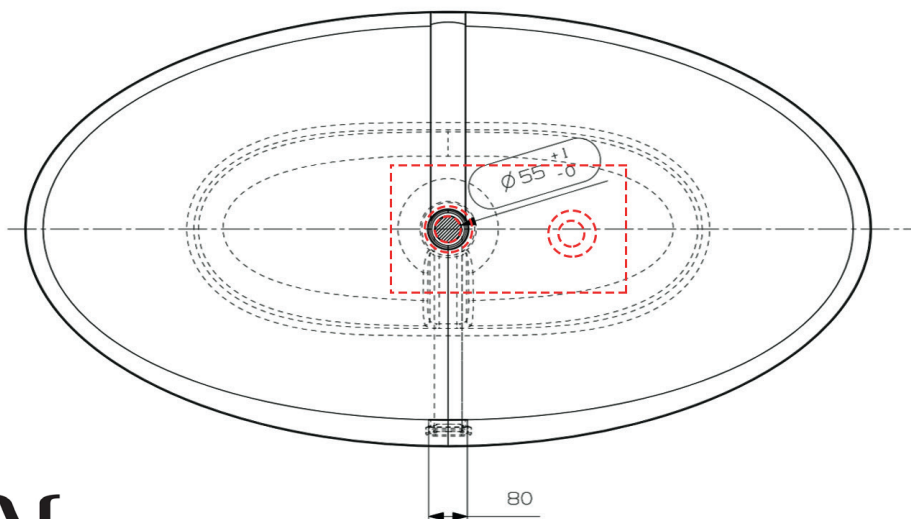

Recess in the floor for the purpose of a bathtub siphon
40x30 cm, depth 12 cm

volume: 348 liters up to overflow

M
MARISKA JAGT
INTERIOR DESIGN

 **TORTU**

DRIFT

bath

C01010AF16

L 1750 mm W 900 mm H 570 mm

material: Cristalplant

weight: 153 kg

tortuworld.com