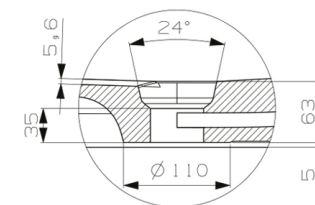

Recess in the floor for the purpose of a bathtub siphon
40x30 cm, depth 12 cm

M
MARISKA JAGT
INTERIOR DESIGN

 **TORTU**

DRIFT

bath

C01010AF16

L 1750 mm W 900 mm H 570 mm

material: Cristalplant

weight: 153 kg

tortuworld.com