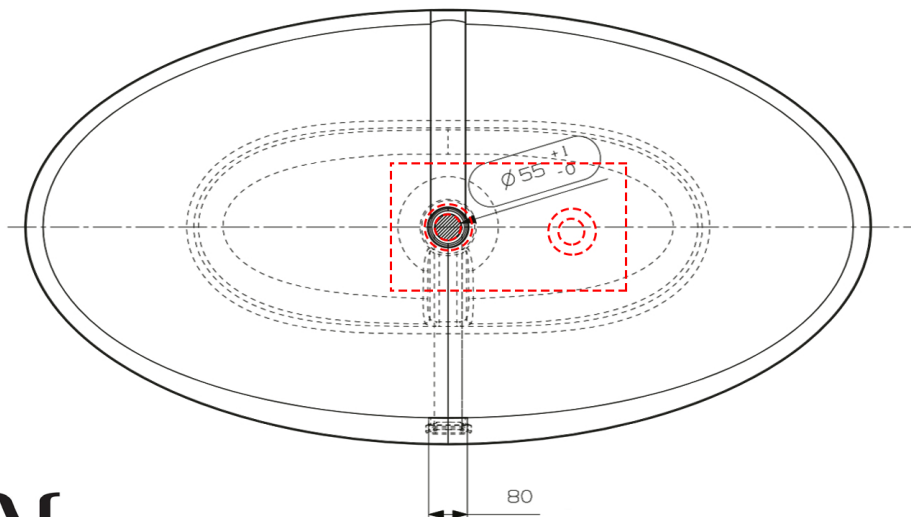

Recess in the floor for the purpose of a bathtub siphon
40x30 cm, depth 12 cm

M
MARISKA JAGT
INTERIOR DESIGN

 **TORTU**

DRIFT

bath

C01010AF16

L 1750 mm W 900 mm H 570 mm

material: Cristalplant

weight: 153 kg

tortuworld.com