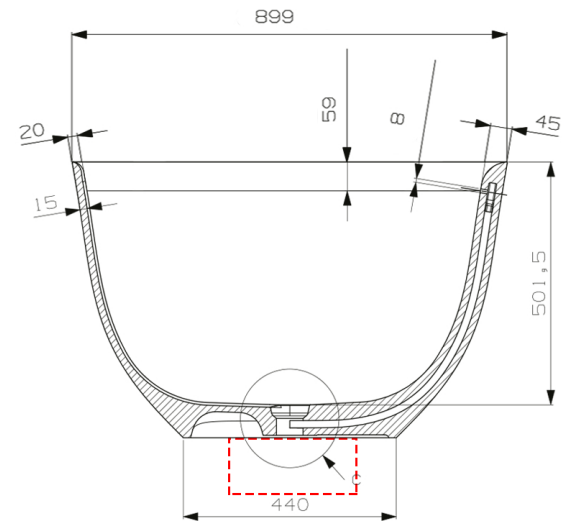

Recess in the floor for the purpose of a bathtub siphon
40x30 cm, depth 12 cm

M
MARISKA JAGT
INTERIOR DESIGN

 **TORTU**

DRIFT

bath

C01010AF16

L 1750 mm W 900 mm H 570 mm

material: Cristalplant

weight: 153 kg

tortuworld.com