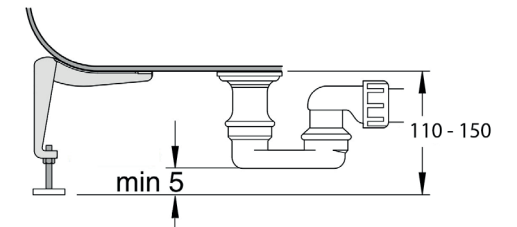

#004UNI bath leg set

NB! Dimensions of the bath can deviate by a maximum of 2 mm.

 TORTU	
TUVALU 180 X 80 bath #002TUV18080	
L 1800 mm W 800 mm H 420 mm material: glazed titanium steel weight: 48 kg	