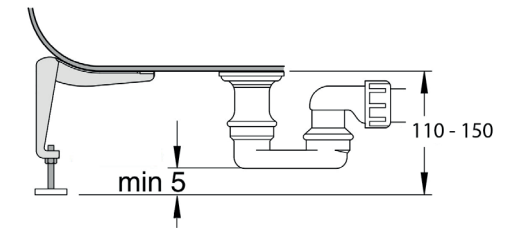

#004UNI bath leg set

NB! Dimensions of the bath can deviate by a maximum of 2 mm.

TORTU
TUVALU 170 X 75

bath

#002TUV17075

L 1700 mm W 750 mm H 420 mm

material: glazed titanium steel

weight: 44 kg